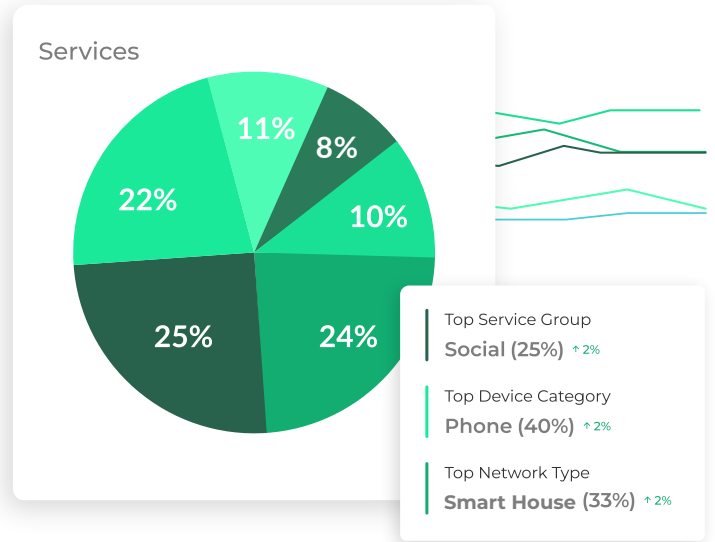

As a complementary service to our device identification solution, LUXO provides ISPs, MSPs and other network providers time-sensitive and aggregated information and analysis on services being used by their subscribers' network-connected devices.

Is this a gaming-obsessed household? A streaming video fanatic multi-dwelling unit? Are cloud backup services being used in that office? Who's the mobile service provider for that SMB? Get answers to these questions and others and leverage data and insights to improve support, marketing, sales, network management and more.